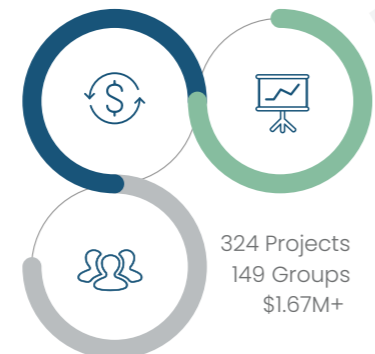

Cumulative Distribution of Investment

12 Twelve Years Supporting Community Sustainability