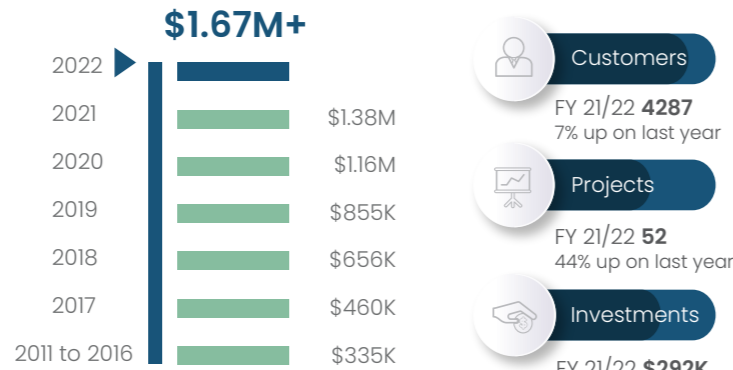

Welcome from the Chair

- Ian Corcoran

Our Board operates a banking business under the Bendigo Bank banner to make profit for reinvesting back into the local community. The 2021/2022 period has been a year worthy of celebration. A major project was the completion of the Warrenheip Street redevelopment bringing transformational change for Buninyong. We welcomed the City of Ballarat mobile library service back to the Community House and collaborated with organisations such as Federation University, Committee for Ballarat, Phoenix College and the Victoria Police Blue Edge program.

More recently, we celebrated winning at the Federation University Commerce Ballarat Business Excellence Awards in the WIN TV Customer Service and Cafs Social Change Maker categories.

Our future Community Investment strategy will reflect a more deliberate and purposeful approach to community development.

Cumulative Donations, Grants & Sponsorships

- **Customers**
  FY 21/22 **4287**
  7% up on last year
- **Projects**
  FY 21/22 **52**
  44% up on last year
- **Investments**
  FY 21/22 **$292K**
  29% up on last year
- **Leverage**
  FY 21/22 **$1.52M**
  Total estimated value of projects delivered by recipients including reported co-contributions and in-kind support