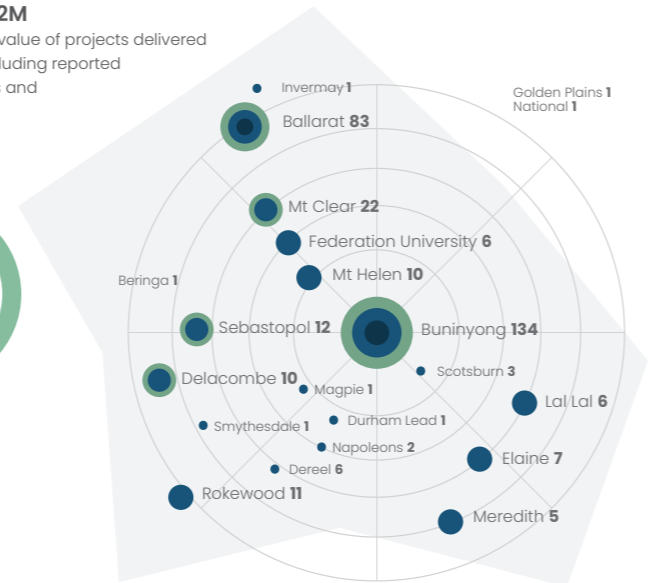

Empowering our Community

The Community Bank Business Model creates shared value for all stakeholders – community, customers, shareholders, employees and the environment. As such our Community Bank is a franchise of Bendigo Bank owned by members of the local community.

Directors of our Buninyong community-owned company are volunteers, working in the interests of their community.

Community investment is the visible demonstration of our company's purpose. As up to 80% of our profits are invested into communities we see transformation, growth, a flourishing of hope and opportunity.