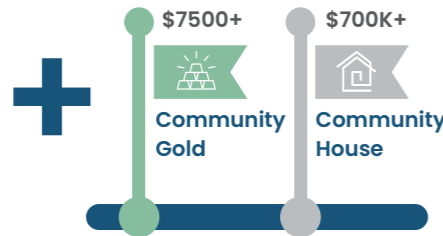

Welcome from the Chair

- Ian Corcoran

Our Board operates a banking business under the Bendigo Bank banner to make profit for reinvesting back into the local community. The 2021/2022 period has been a year worthy of celebration. A major project was the completion of the Warrenheip Street redevelopment bringing transformational change for Buninyong. We welcomed the City of Ballarat mobile library service back to the Community House and collaborated with organisations such as Federation University, Committee for Ballarat, Phoenix College and the Victoria Police Blue Edge program.

More recently, we celebrated winning at the Federation University Commerce Ballarat Business Excellence Awards in the WIN TV Customer Service and Cafs Social Change Maker categories.

Our future Community Investment strategy will reflect a more deliberate and purposeful approach to community development.

Cumulative Donations, Grants & Sponsorships

- **Customers**
  FY 21/22 **4287**
  7% up on last year
- **Projects**
  FY 21/22 **52**
  44% up on last year
- **Investments**
  FY 21/22 **$292K**
  29% up on last year
- **Leverage**
  FY 21/22 **$1.52M**
  Total estimated value of projects delivered by recipients including reported co-contributions and in-kind support