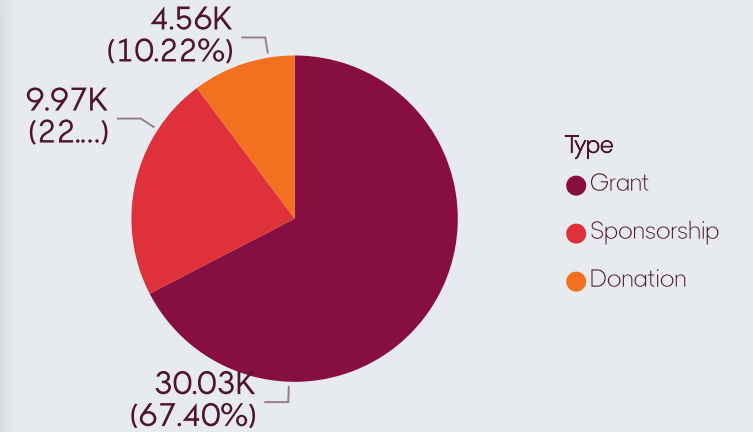

Somerset Region Community Enterprises Limited

24
Projects Funded

44,559.50
Total Value

Amount by Sector