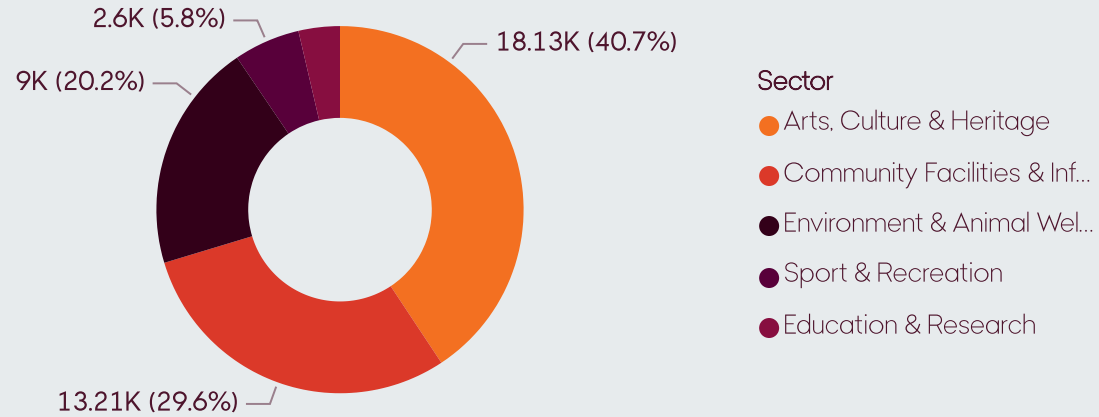

Somerset Region Community Enterprises Limited

24
Projects Funded

44,559.50
Total Value

Amount by Sector